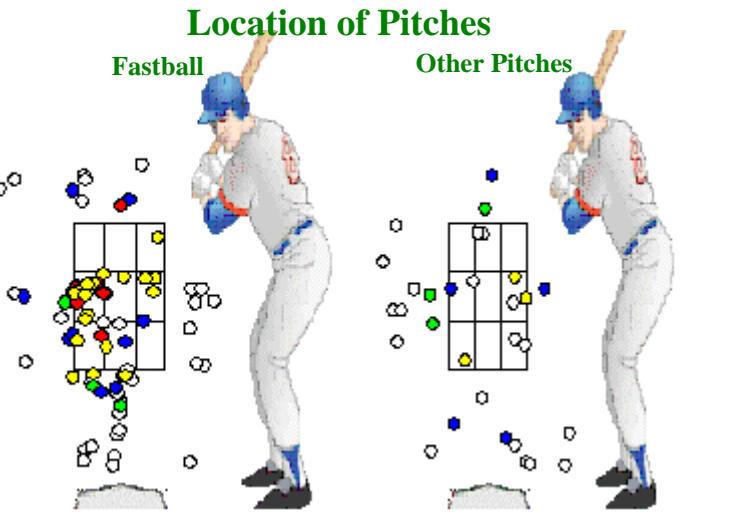

Pitcher Postgame Report

Mulder, Mark - Cardinals

Game Information / Totals

Date: 10/13/05   Opponent: Astros   Location: St. Louis   Catcher: Molina, Yadier

IP	TPs	PA	AB	H	2B	3B	HR	KS	KC	BB	IBB	HBP	Pit's/PA
7.0	113	29	26	7	1	1	0	4	2	2	1	0	3.9

Average Velocity by Pitch Count

	Avg.	Low	High	Pit's 1-15	Pit's 16-30	Pit's 31-45	Pit's 46-60	Pit's 61-75	Pit's 76-90	Pit's 91-105	Pit's 106-120	Pit's 121+
Fastball	90	87	92	91	90	89	89	89	89	89	90	0
Curve Ball	69	67	71	68	69	67	0	68	0	70	69	0
Slider	86	85	87	86	86	86	86	85	86	86	0	0
Changeup	81	80	82	0	0	0	0	82	0	81	0	0
Other	0	0	0	0	0	0	0	0	0	0	0	0

Pitch Breakdown vs. RHBs

PA : 29	% (#) Pit's	Str. %	Opp. BA	1st Pitch		
				% (#) Pit's	Str. %	Opp. BA
Fastball	73% (83)	65%	.333 (7/21)	80% (24)	54%	1.000 (2/2)
Curve Ball	10% (11)	45%	.000 (0/2)	7% (2)	50%	.000 (0/0)
Slider	12% (14)	57%	.000 (0/2)	10% (3)	100%	.000 (0/1)
Changeup	4% (5)	80%	.000 (0/1)	3% (1)	100%	.000 (0/0)
Other	0% (0)		(0/0)	0% (0)		.000 (0/0)
Total	100% (113)	63%	.269 (7/26)	100% (30)	60%	.667 (2/3)

Legend: ● - Hit   ● - Out   ● Missed or Fouled

                 ● - Chased   ○ Taken

Pitch Breakdown vs. LHBs

PA: 0	% (#) Pit's	Str. %	Opp. BA	1st Pitch		
				% (#) Pit's	Str. %	Opp. BA
Fastball	0% (0)		(0/0)	0% (0)		.000 (0/0)
Curve Ball	0% (0)		(0/0)	0% (0)		.000 (0/0)
Slider	0% (0)		(0/0)	0% (0)		.000 (0/0)
Changeup	0% (0)		(0/0)	0% (0)		.000 (0/0)
Other	0% (0)		(0/0)	0% (0)		.000 (0/0)
Total	0% (0)		(0/0)	0% (0)		.000 (0/0)